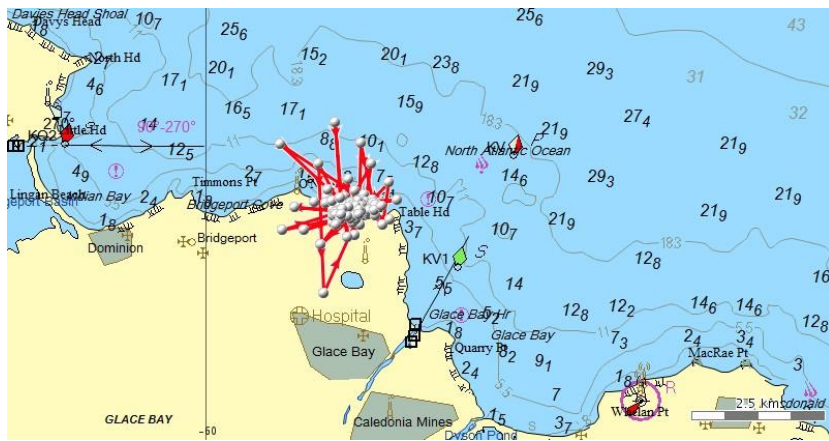

- 3.) Coordinates: $48^{\circ}10'44''$ N and $63^{\circ}49'29''$ W - This tag has stopped communicating with the satellite. The coordinates listed are the most recent prior to communication stopping.

- 4.) Coordinates: $48^{\circ}10'48''$ N and $62^{\circ}15'55''$ W - This tag has stopped communicating with the satellite. The coordinates listed are the most recent prior to communication stopping.

5.) Coordinates: $46^{\circ}13'05''$ N and $59^{\circ}57'54''$ W

6.) Coordinates: $47^{\circ}19'15''$ N and $58^{\circ}56'05''$ W

7.) Coordinates: 47°35'36" N and 63°14'59" W

8.) Coordinates: 46°40'59" N and 59°57'06" W

9.) Coordinates: 40°08'49" N and 61°47'19" W

10.) Coordinates: 46°31'48" N and 62°09'42" W

Google Earth Image of all 6 satellite tags still transmitting: The one located in the Sydney area has made it to land.